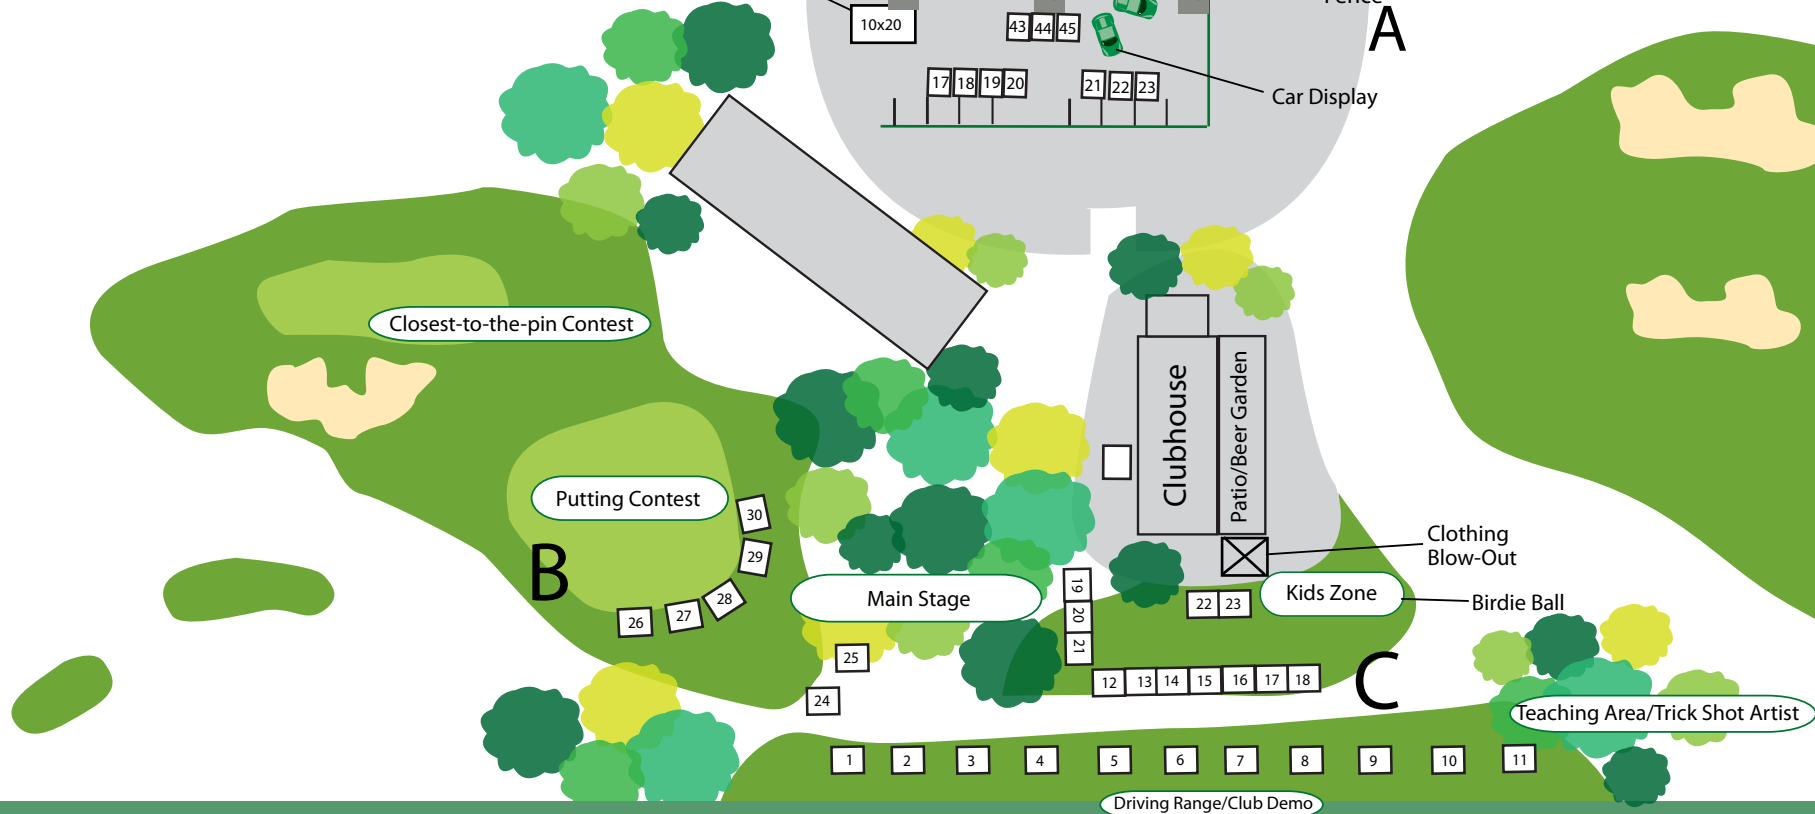

2016 GOLF FEST

Longbow Golf Club | 5601 East Longbow Parkway | Mesa, Arizona 85215
 619.683.3700 | John Phipps, john@spearhall.com | Fri, Feb 12 & Sat, Feb 13 | 9am-5pm | www.golffestshows.com