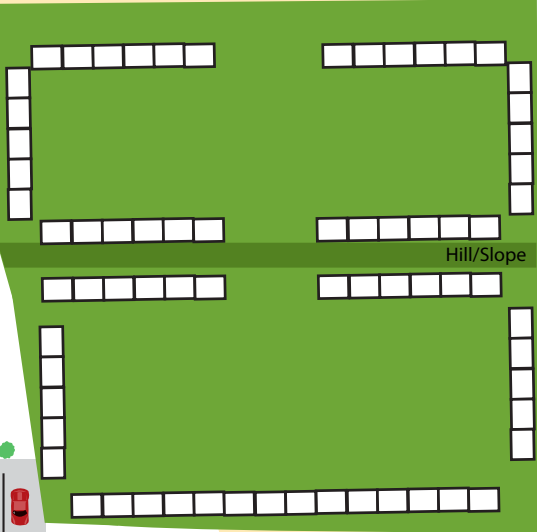

Las Vegas Blvd.

Driving Range

Restaurant

Major Club Manufacturers/Demo Line Row  
UPPER LEVEL

Beer Garden/Food

TaylorMade Golf Experience

ENTER

Ticket Booth

Hill/Slope

Parking

TaylorMade Golf Experience | 6730 S. Las Vegas Blvd | Las Vegas, NV 89119

619.683.3700 x2 | Marina Dunn, marina@spearhall.com | April 25 & 26 | Fri, 11am-7pm & Sat, 9am-5pm | www.golffestshows.com